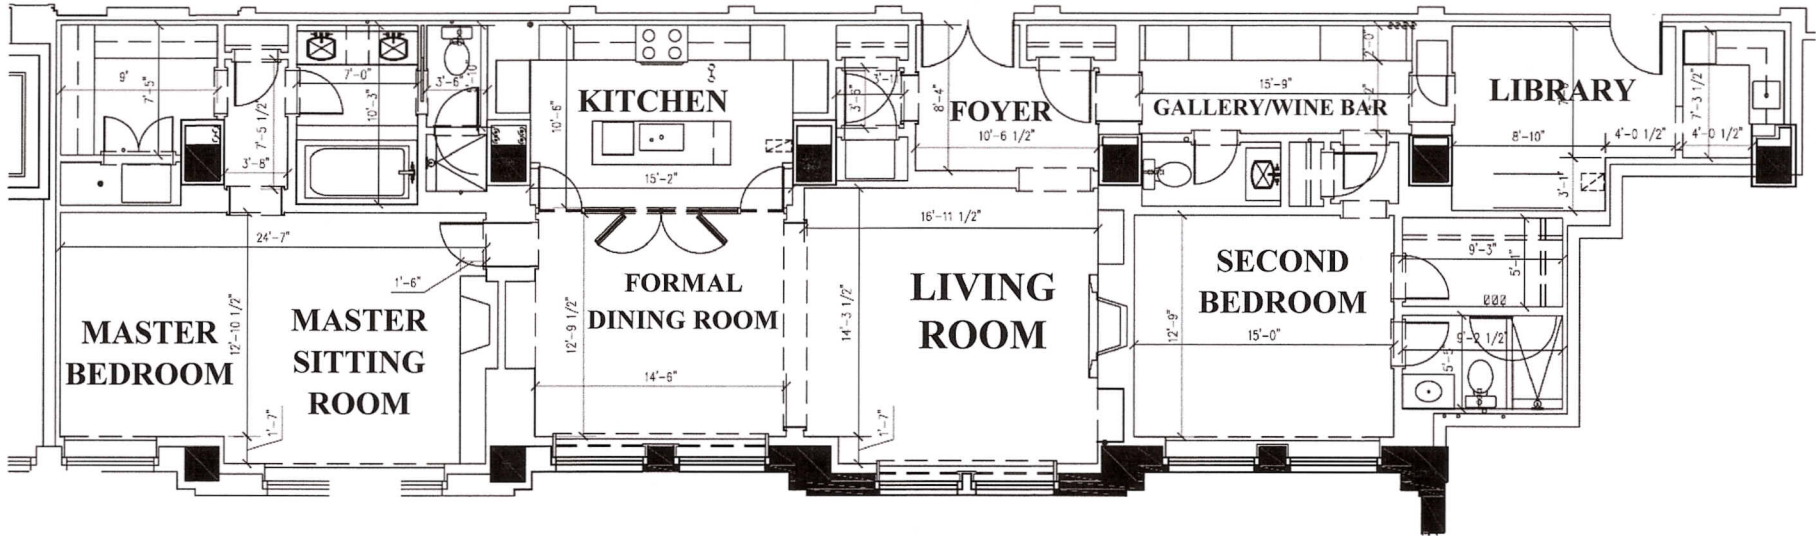

Floor Plans with Dimensions

SCALE	1/4"=1'-0"	DRAWN BY	LLB/JAJ
SHEET NUMBER		DATE	31/05/06

LEE BRYAN INTERIOR DESIGN
 826 JUNIPER STREET N.E.
 ATLANTA, GEORGIA 30308
 P: 404-817-3313
 F: 404-817-3314
<http://www.leebryanid.com>

Floor Plans with Furniture

SCALE	1/4"=1'-0"	DRAWN BY	LLB/JAJ
SHEET NUMBER		DATE	31/05/06

LEE BRYAN INTERIOR DESIGN
825 JUNIPER STREET N.E.
ATLANTA, GEORGIA 30308
P: 404-817-3313
F: 404-817-3314
<http://www.leebryanid.com>