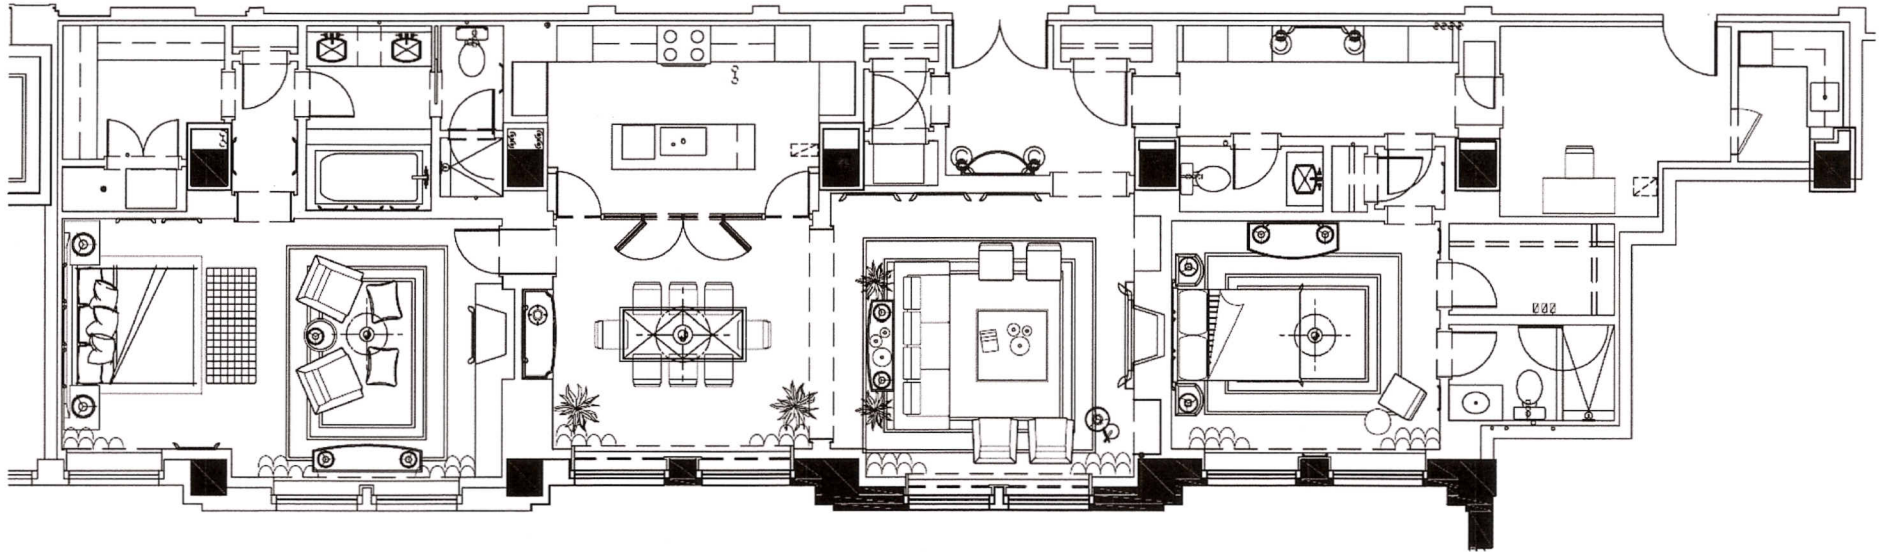

Floor Plans with Dimensions

SCALE	1/4"=1'-0"	DRAWN BY	LLB/JAJ
SHEET NUMBER		DATE	31/05/06

LEE BRYAN INTERIOR DESIGN
 826 JUNIPER STREET N.E.
 ATLANTA, GEORGIA 30308
 P: 404-817-3313
 F: 404-817-3314
<http://www.leebryanid.com>

Floor Plans with Furniture

SCALE	1/4"=1'-0"	DRAWN BY	LLB/JAJ
SHEET NUMBER		DATE	31/05/06

LEE BRYAN INTERIOR DESIGN
825 JUNIPER STREET N.E.
ATLANTA, GEORGIA 30308
P: 404-817-3313
F: 404-817-3314
<http://www.leebryanid.com>